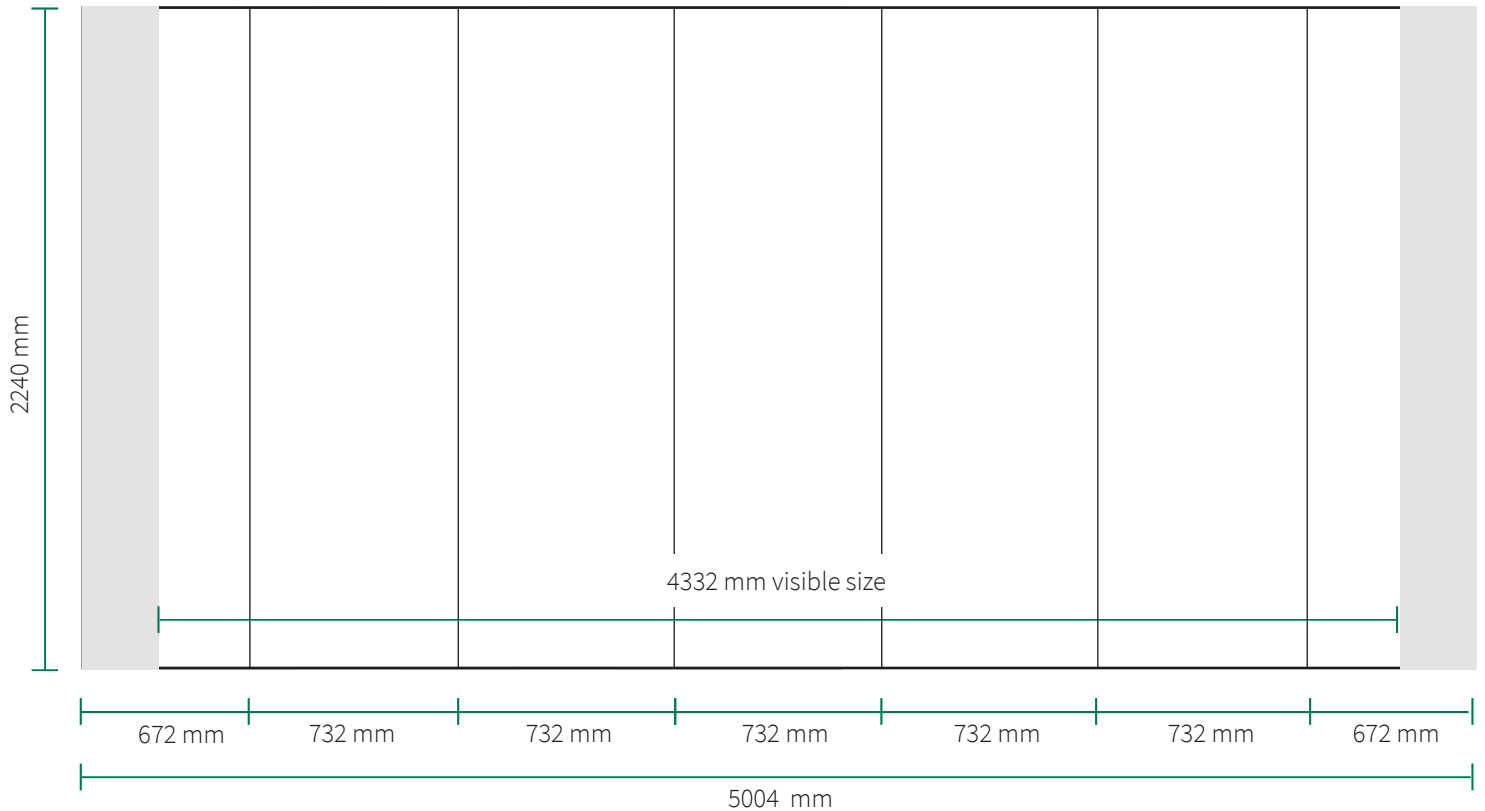

POP-UP MAGNETIC 5X3 STRAIGHT

Print specifications

Total printsize: 5004 x 2240 mm
Visible size: 4332 x 2240 mm
Number of panels: 7
Printsize center panels: 732 x 2240 mm
Printsize end panels: 672 x 2240 mm

Prints for backside (optional)

Total printsize: 3660 x 2240 mm
Number of panels: 5

Actual size